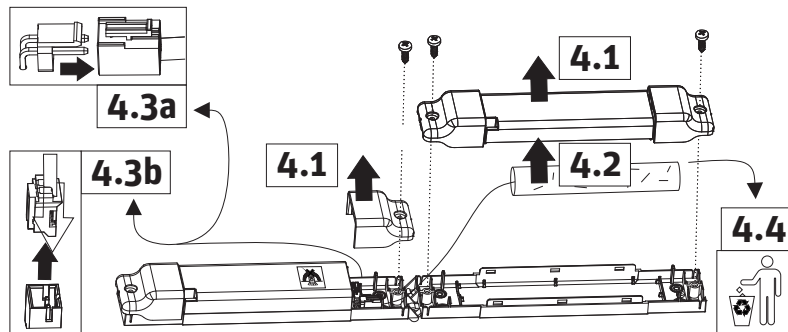

4

Ni-Cd HT 3.6/0.8Ah

Ni-Cd HT 3.6V/1.5Ah  
 Ni-Cd HT 3.6/0.8Ah  
 LiFePO4 6.4V/0.6Ah  
 LiFePO4 6.4V/1.5Ah  
 LiFePO4 3.2V/1.5Ah

I.PCD.V1.4/18.10.2021

TM TECHNOLOGIE  
 emergency & evacuation lighting

IP 20 LED 3h 210 ÷ 250 V AC 50 / 60 Hz 186 ÷ 254 V DC