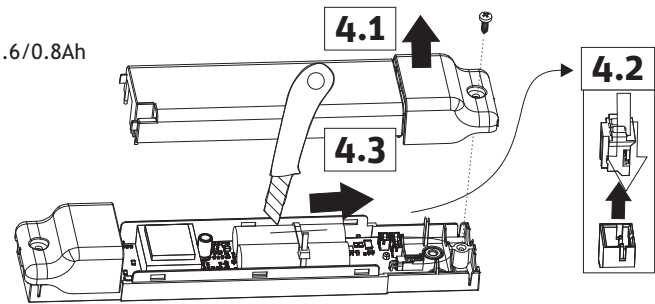

4

Ni-Cd HT 3.6/0.8Ah

Ni-Cd HT 3.6V/1.5Ah  
 Ni-Cd HT 3.6/0.8Ah  
 LiFePO4 6.4V/0.6Ah  
 LiFePO4 6.4V/1.5Ah  
 LiFePO4 3.2V/1.5Ah

I.PCD.V1.4/18.10.2021

TM TECHNOLOGIE  
 emergency & evacuation lighting

IP 20 LED 3h 210 ÷ 250 V AC 50 / 60 Hz 186 ÷ 254 V DC