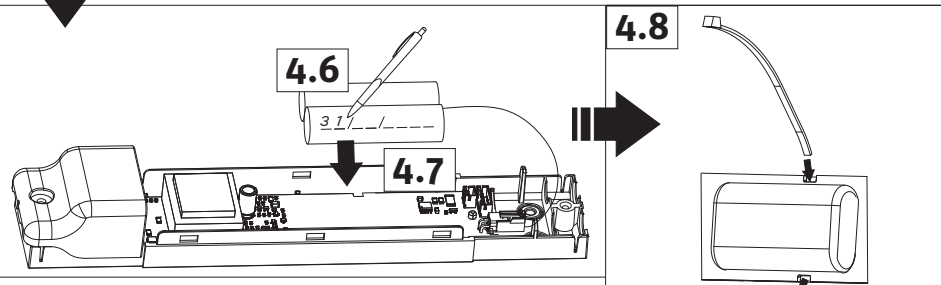

4

Ni-Cd HT 3.6/0.8Ah

Ni-Cd HT 3.6V/1.5Ah  
 Ni-Cd HT 3.6/0.8Ah  
 LiFePO4 6.4V/0.6Ah  
 LiFePO4 6.4V/1.5Ah  
 LiFePO4 3.2V/1.5Ah

I.PCD.V1.4/18.10.2021

TM TECHNOLOGIE  
 emergency & evacuation lighting

IP 20 LED 3h 210 ÷ 250 V AC 50 / 60 Hz 186 ÷ 254 V DC