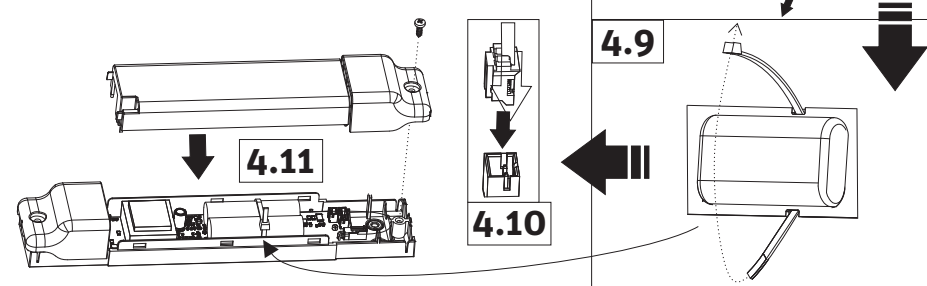

4

Ni-Cd HT 3.6/0.8Ah

Ni-Cd HT 3.6V/1.5Ah  
 Ni-Cd HT 3.6/0.8Ah  
 LiFePO4 6.4V/0.6Ah  
 LiFePO4 6.4V/1.5Ah  
 LiFePO4 3.2V/1.5Ah

I.PCD.V1.4/18.10.2021

TM TECHNOLOGIE  
 emergency & evacuation lighting

IP 20 LED 3h 210 ÷ 250 V AC 50 / 60 Hz 186 ÷ 254 V DC