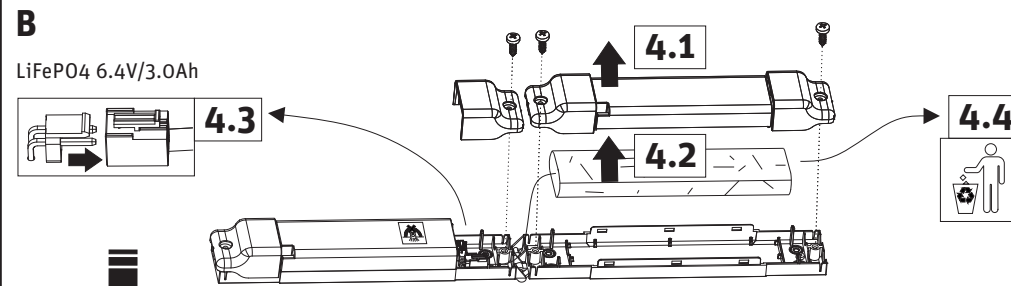

4

Ni-Cd HT 3.6/0.8Ah

Ni-Cd HT 3.6V/1.5Ah  
 Ni-Cd HT 3.6/0.8Ah  
 LiFePO4 6.4V/0.6Ah  
 LiFePO4 6.4V/1.5Ah  
 LiFePO4 3.2V/1.5Ah

I.PCD.V1.4/18.10.2021

TM TECHNOLOGIE  
 emergency & evacuation lighting

IP 20 LED 3h 210 ÷ 250 V AC 50 / 60 Hz 186 ÷ 254 V DC