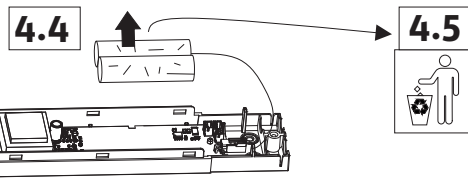

4

Ni-Cd HT 3.6/0.8Ah

Ni-Cd HT 3.6V/1.5Ah  
 Ni-Cd HT 3.6/0.8Ah  
 LiFePO4 6.4V/0.6Ah  
 LiFePO4 6.4V/1.5Ah  
 LiFePO4 3.2V/1.5Ah

I.PCD.V1.4/18.10.2021

TM TECHNOLOGIE  
 emergency & evacuation lighting

IP 20 LED 3h 210 ÷ 250 V AC 50 / 60 Hz 186 ÷ 254 V DC