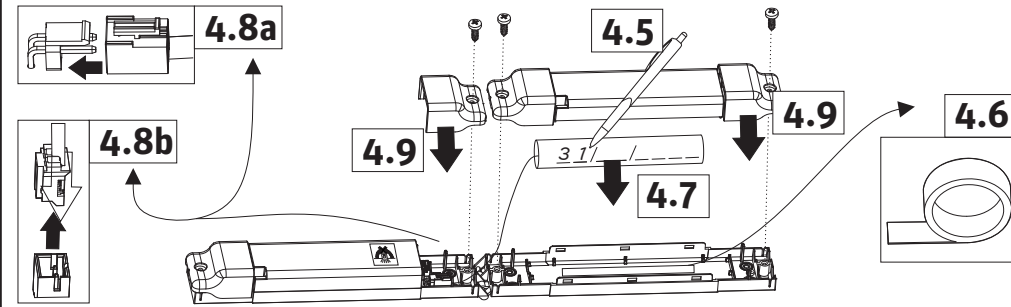

4

Ni-Cd HT 3.6/0.8Ah

Ni-Cd HT 3.6V/1.5Ah  
 Ni-Cd HT 3.6/0.8Ah  
 LiFePO4 6.4V/0.6Ah  
 LiFePO4 6.4V/1.5Ah  
 LiFePO4 3.2V/1.5Ah

I.PCD.V1.4/18.10.2021

TM TECHNOLOGIE  
 emergency & evacuation lighting

IP 20 LED 3h 210 ÷ 250 V AC 50 / 60 Hz 186 ÷ 254 V DC