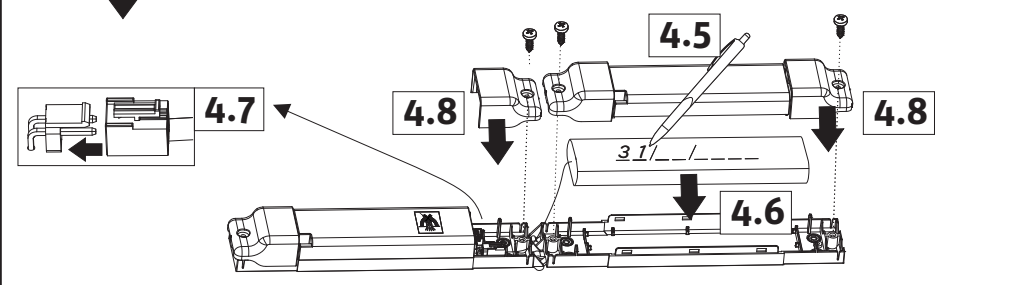

4

Ni-Cd HT 3.6/0.8Ah

Ni-Cd HT 3.6V/1.5Ah  
 Ni-Cd HT 3.6/0.8Ah  
 LiFePO4 6.4V/0.6Ah  
 LiFePO4 6.4V/1.5Ah  
 LiFePO4 3.2V/1.5Ah

I.PCD.V1.4/18.10.2021

TM TECHNOLOGIE  
 emergency & evacuation lighting

IP 20 LED 3h 210 ÷ 250 V AC 50 / 60 Hz 186 ÷ 254 V DC