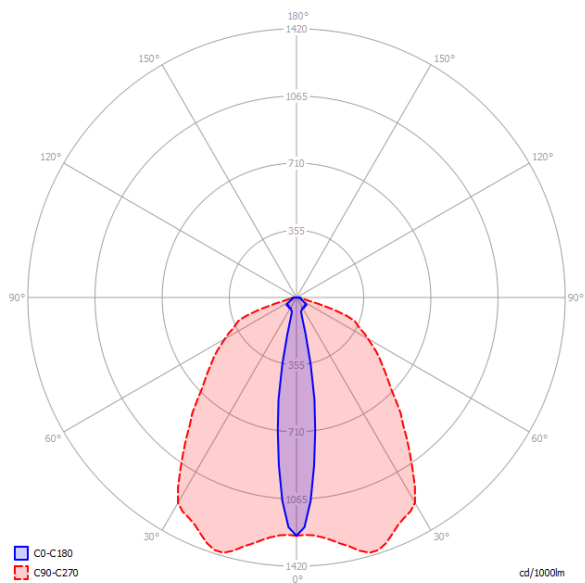

ITECH F2 305 M DATA 2

| | |
|---|--|
| Catalog number | TM-IT.F2DDM360W |
| Application | escape route lighting |
| Duration time | 3 h |
| Operating mode | M |
| Version | DD - DATA2 |
| Colour | RAL9003 |
| Luminous flux | 499 lm |
| Maximum light power (the luminaire can power the light source with a different power) | 4.5 W |
| Active power | 6 W |
| Power supply | 210+250 V AC 50+60 Hz |
| Power supply CB | 186+254 V DC |
| Dimming mode | yes |
| Temperature range | 10-40 °C |
| Material | PC |
| Insulation class | 2 |
| IP | IP65 |
| IK | IK06 |
| Battery | LiFePO4/C 6.4V 3.0Ah |
| Warranty | 24 months - ST 36 months - AT 60 months - DATA, CB |
| Standards | PN-EN 60598-1, PN-EN 60598-2-2, PN-EN 60598-2-22, PN-EN 61347-1, PN-EN 61347-2-7, PN-EN 61347-2-13, PN-EN 55015, PN-EN 61000-3-2, PN-EN 62031, PN-EN 62471, PN-EN 1838 |

PHOTOMETRY [m]

| Ceiling height | Distance wall - fitting | Distance fitting - fitting |
|----------------|-------------------------|----------------------------|
| 2,5 | 6,1 | 14,5 |
| 3,0 | 6,8 | 16,2 |
| 4,0 | 7,6 | 18,9 |
| 5,0 | 8,3 | 20,5 |
| 6,0 | 8,8 | 22,2 |
| 7,0 | 9,3 | 23,5 |
| 8,0 | 9,7 | 24,5 |
| 9,0 | 10,0 | 25,7 |
| 10,0 | 10,2 | 26,5 |